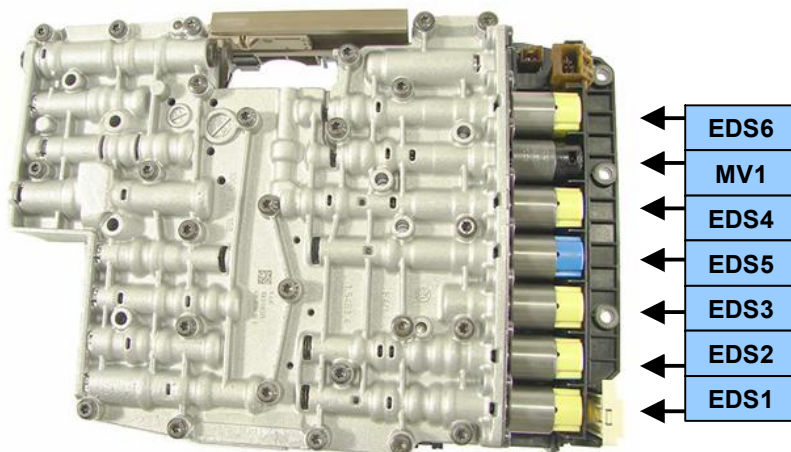

## 6 Speed Mechatronic Solenoid Kits

The mechatronic units are displayed to show component location and sequence of EDS & MV solenoid valves, the actual mechatronic of your application might look different. Use of these Solenoid kits should be strictly by transmission part number reference.

### Kit part number 1068 298 043

Kit Content 1068 298 043  
 3 x EDS (1, 3, 6) yellow  
 3 x EDS (2, 4, 5) blue  
 2 x MV (MV1, MV2) black  
 1 x MV (MV3) green  
 1 x Park cylinder  
 1 x Solenoid harness

### Kit part number 1068 298 044

Kit Content 1068 298 044  
 3 x EDS (1, 3, 6) yellow  
 3 x EDS (2, 4, 5) blue  
 1 x MV (MV1) black

### Kit part number 1068 298 045

Kit Content 1068 298 045  
 5 x EDS (1, 3, 4, 5, 6) yellow  
 1 x EDS (2) blue  
 1 x MV (MV1) black