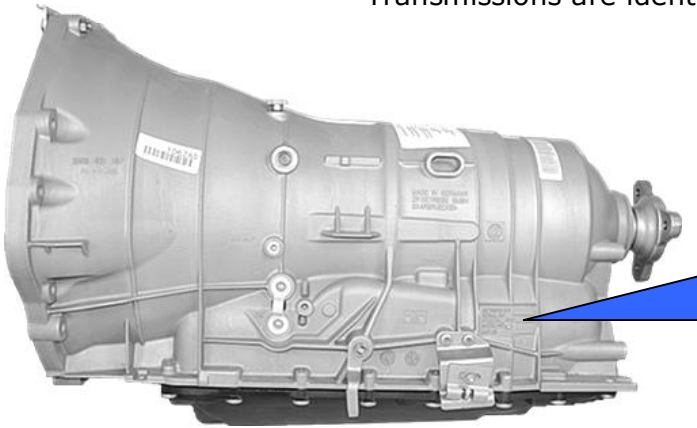

6 Speed Mechatronic Solenoid Kits

Transmissions are identified as follows:

The first 4 digits of the "Main Parts List" are cast into the transmission housing, followed by the remaining 6 digits stamped into the housing.
Main Parts List in this example = **1068 010 034**

In the column below, find the **Main Parts List** that is a match with the trans you are working on. The column to the right will show the part number for the mechatronic solenoid kit.

Solenoid Kit number

Transmission	Main Parts List	Solenoid Kit
6HP19	1071 010 ... 013/028	1068 298 043
6HP26	1068 010 ... 026/027/028/029/034/051/052/053/054 057/059/060/061/062/074/082/083/084/087/092/096 097/098/106/123/124/125/126/127/134/152/166/167 168/169/171/173/183/191/192/193/194/209	
6HP26X	1068 020 ... 033/037/076/078/084	
6HP32	1070 010 ... 004/006/007/008/010/011/013/014/015 016/017	

Transmission	Main Parts List	Solenoid Kit
6HP19	1071 010 ... 005/006/007/020/021/023/024/025/027 029/033	1068 298 044
6HP19X	1071 020 ... 007	
6HP19A	1071 040 009/013/014/015/016/019/020/021/022 023/024/026/027/028/033/034/035/037/038/039/040 043/044/052/059/063/064/065/066/067/077/079/107 113/114	
6HP26	1068 010 ... 030/031/032/033/036/037/038/039/043 044/045/046/050/063/064/065/066/067/069/070/071 073/075/076/077/078/079/085/086/091/093/094/095 100/101/102/103/104/105/111/112/113/114/115/116 117/118/119/121/128/129/130/135/136/137/138/160 161/162/163/164/165/175/176/177/178/181/185/201 203/204/205/206/207/208/215	
6HP26A	1068 014 ... 008/010/014/017/020/021/025/026/027 028/036/039/045/052/053