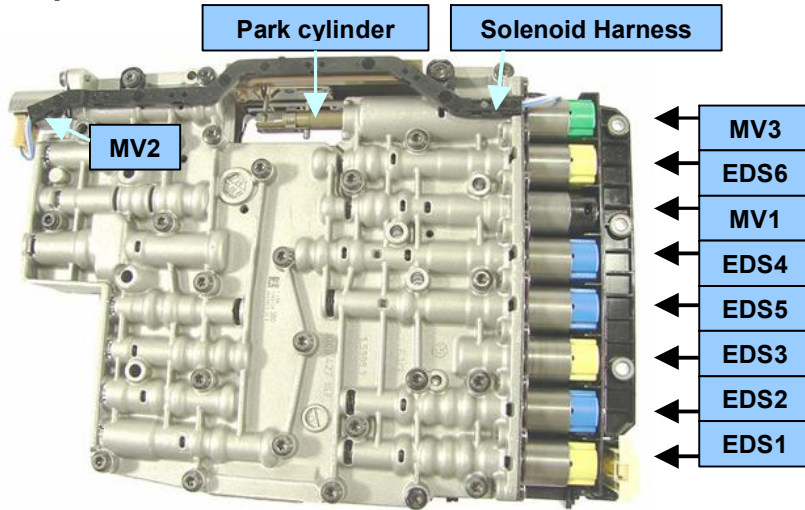

## 6 Speed Mechatronic Solenoid Kits

The mechatronic units are displayed to show component location and sequence of EDS & MV solenoid valves, the actual mechatronic of your application might look different. Use of these Solenoid kits should be strictly by transmission part number reference.

### Kit part number 1068 298 043

Kit Content 1068 298 043  
 3 x EDS (1, 3, 6) yellow  
 3 x EDS (2, 4, 5) blue  
 2 x MV (MV1, MV2) black  
 1 x MV (MV3) green  
 1 x Park cylinder  
 1 x Solenoid harness

### Kit part number 1068 298 044

Kit Content 1068 298 044  
 3 x EDS (1, 3, 6) yellow  
 3 x EDS (2, 4, 5) blue  
 1 x MV (MV1) black

### Kit part number 1068 298 045

Kit Content 1068 298 045  
 5 x EDS (1, 3, 4, 5, 6) yellow  
 1 x EDS (2) blue  
 1 x MV (MV1) black