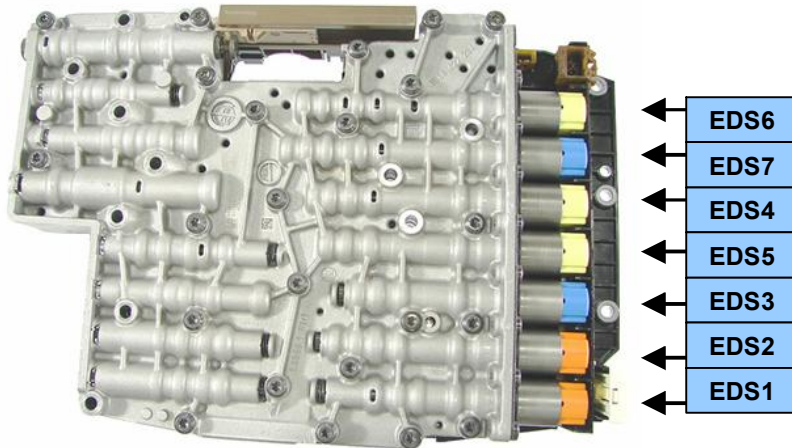

6 Speed Mechatronic Solenoid Kits

Kit part number 1068 298 046