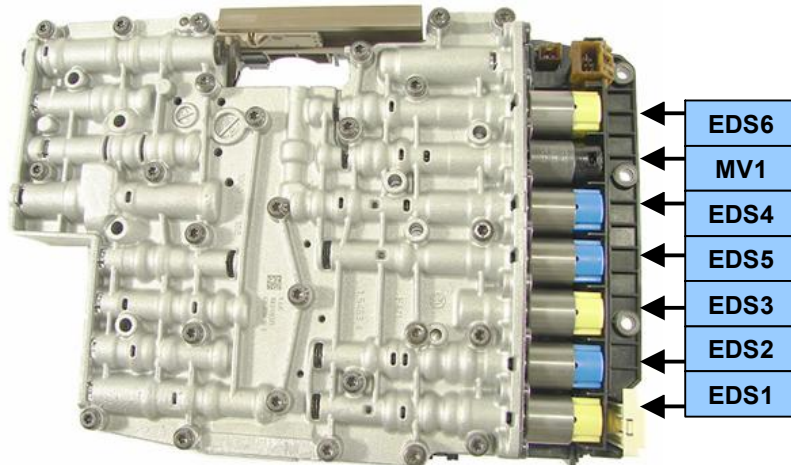

## 6 Speed Mechatronic Solenoid Kits

The mechatronic units are displayed to show component location and sequence of EDS & MV solenoid valves, the actual mechatronic of your application might look different. Use of these Solenoid kits should be strictly by transmission part number reference.

### Kit part number 1068 298 043

Kit Content 1068 298 043  
 3 x EDS (1, 3, 6) yellow  
 3 x EDS (2, 4, 5) blue  
 2 x MV (MV1, MV2) black  
 1 x MV (MV3) green  
 1 x Park cylinder  
 1 x Solenoid harness

### Kit part number 1068 298 044

Kit Content 1068 298 044  
 3 x EDS (1, 3, 6) yellow  
 3 x EDS (2, 4, 5) blue  
 1 x MV (MV1) black

### Kit part number 1068 298 045

Kit Content 1068 298 045  
 5 x EDS (1, 3, 4, 5, 6) yellow  
 1 x EDS (2) blue  
 1 x MV (MV1) black