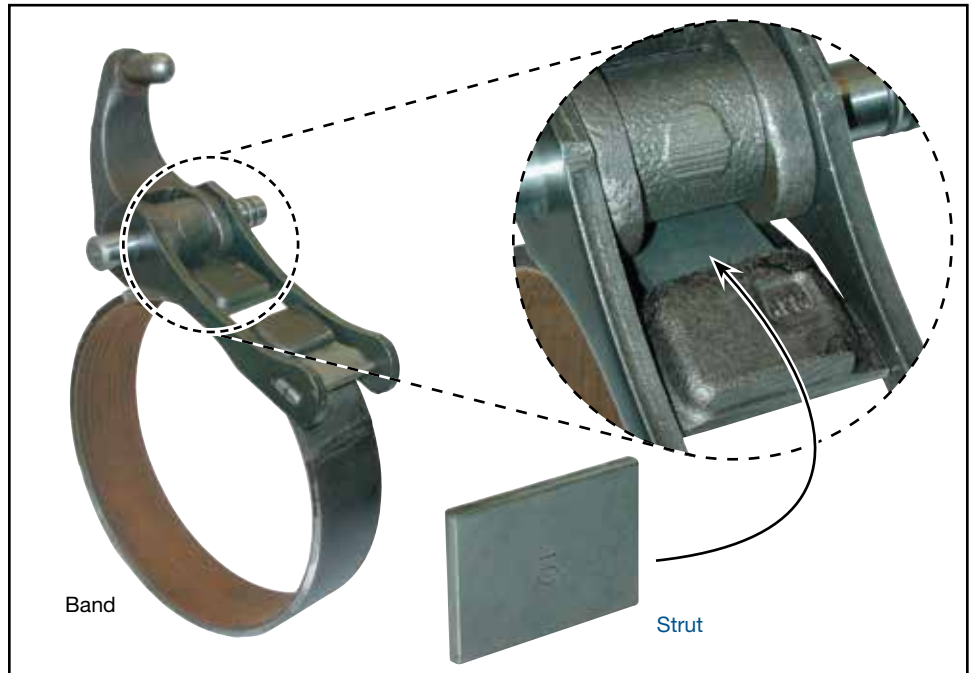

Extended Length Band Strut

Part No.

22900-15

NOTE: Sonnax strut is .150" longer than OE to regain correct band adjustment. See usage chart below.

Also Available

Extended Length Band Strut

22900-10 (.100" longer than OE)

Chrysler 46RE, 46RH, 47RE, 47RH, 48RE, A727

Guidelines for Resurfaced Drum with New or Relined Band

Resurfaced Drum O.D.	Strut Usage	Length longer than OE
6.185 – 6.200"	OE Strut	n/a
6.170 – 6.185"	Sonnax Strut 22900-10	.100" Longer
Less than 6.170"	Sonnax Strut 22900-15*	.150" Longer

***NOTE:** If band will not apply with Sonnax strut 22900-15, drum must be replaced.